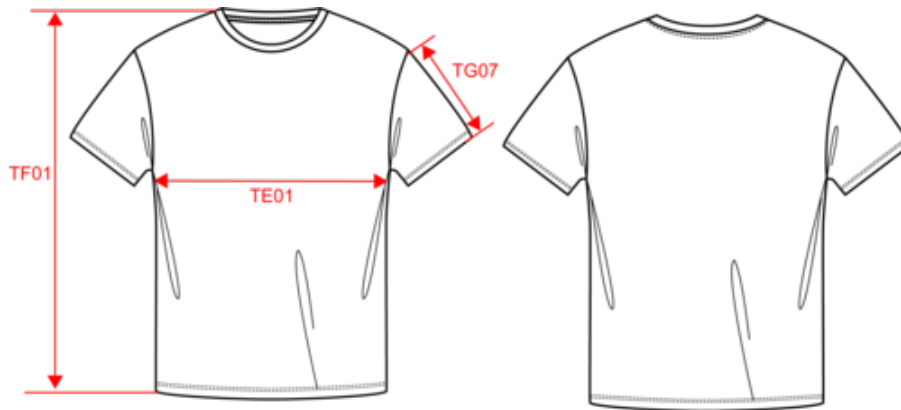

100% organic cotton. Ringspun combed cotton. Unisex. Straight fit. Side stitching. Enzyme washed. 1x1 ribbed neckline. Inner taped neck in main material. Twin needle finish at cuffs and hem.

170 g/m<sup>2</sup>

Sizes

XXS - XS - S - M - L - XL - XXL - 3XL - 4XL - 5XL

More information

Logistic

10 50

Country of origin

BD - Bangladesh

Customs code

Certifications

Dimensions (cm)

Measurements in cm	XXS	XS	S	M	L	XL	XXL	3XL	4XL	5XL
TE01 - 1/2 chest width at 1.5cm below armhole	43.00	46.00	49.00	52.00	55.00	58.00	61.00	64.00	67.00	70.00
TF01 - Total height from HSP	66.00	68.00	70.00	72.00	74.00	76.00	78.00	80.00	82.00	84.00
TG07 - Short sleeve length	19.50	20.25	21.00	21.75	22.50	23.25	24.00	24.75	25.50	26.25